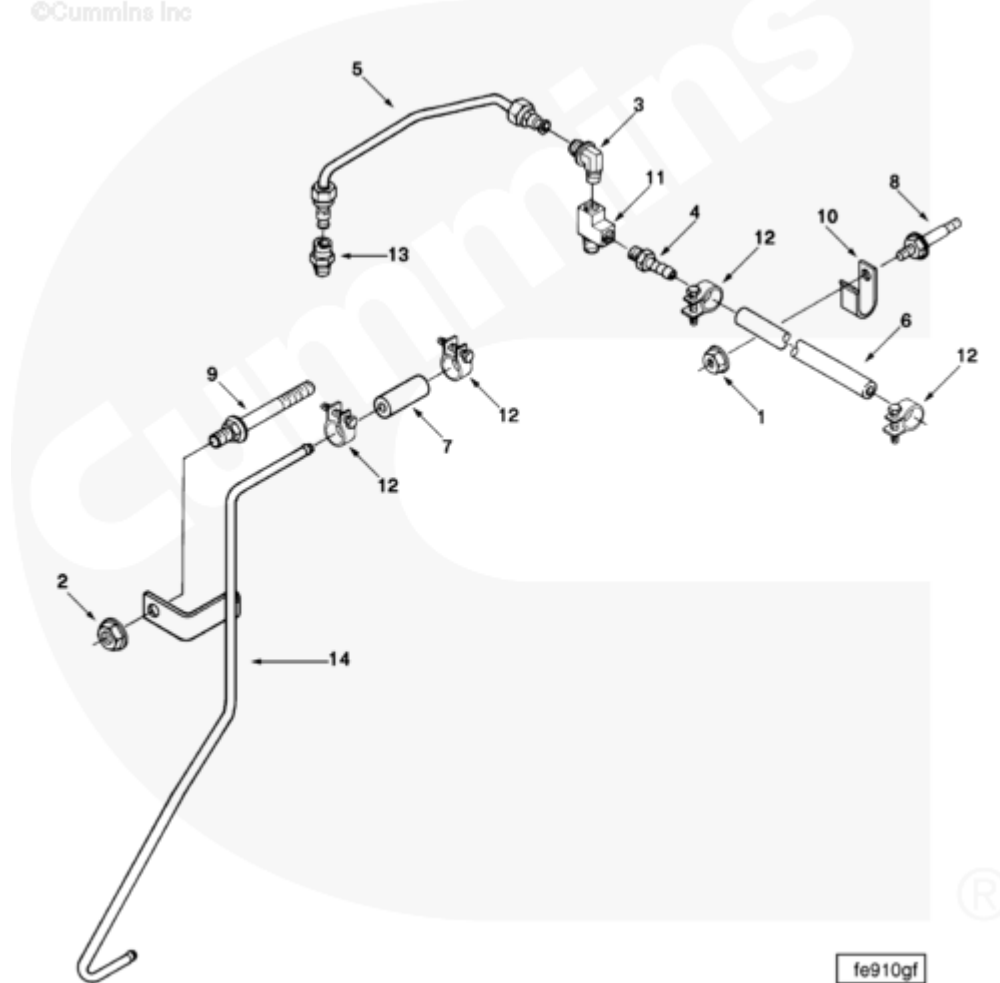

fe910gf

Cart	Ref No	Part Number	Part Description	Required	Remarks
View My Cart					
		FE9723-01	Air Fuel Control Plumbing		Air fuel control tube and...(More)
					turbocharger wastegate
					plumbing. Used on 6BTA
					engines with Bosch p7100 fuel
					pump with boost control and
					low mount rear out exhaust
					plumbing.
<input type="checkbox"/>	1	3900589	Hexagon Flange Nut	1	M8 X 1.25
<input type="checkbox"/>	2	3902662	Hexagon Flange Nut	1	M10 x 1.50
<input type="checkbox"/>	3	3910265	Male Adapter Elbow	1	
<input type="checkbox"/>	4	3920191	Plain Hose Coupling	1	
<input type="checkbox"/>	5	3920192	Air Fuel Control Tube	1	
<input type="checkbox"/>	6	3920199	Plain Hose	1	
<input type="checkbox"/>	7	3920200	Plain Hose	1	
<input type="checkbox"/>	8	3920344	Studded Flange Cap Screw	1	M8 X 1.25 X 21
<input type="checkbox"/>	9	3920346	Studded Flange Cap Screw	1	M10 X 1.50 X 70
<input type="checkbox"/>	10	3920348	Clip	1	
<input type="checkbox"/>	11	3920592	Street Pipe Tee	1	
<input type="checkbox"/>	12	3910509	Hose Clamp	4	1/4 - 7/8 in
<input type="checkbox"/>	13	3920803	Male Connector	1	1/8 NPTF
<input type="checkbox"/>	14	3921981	Air Fuel Control Tube	1	